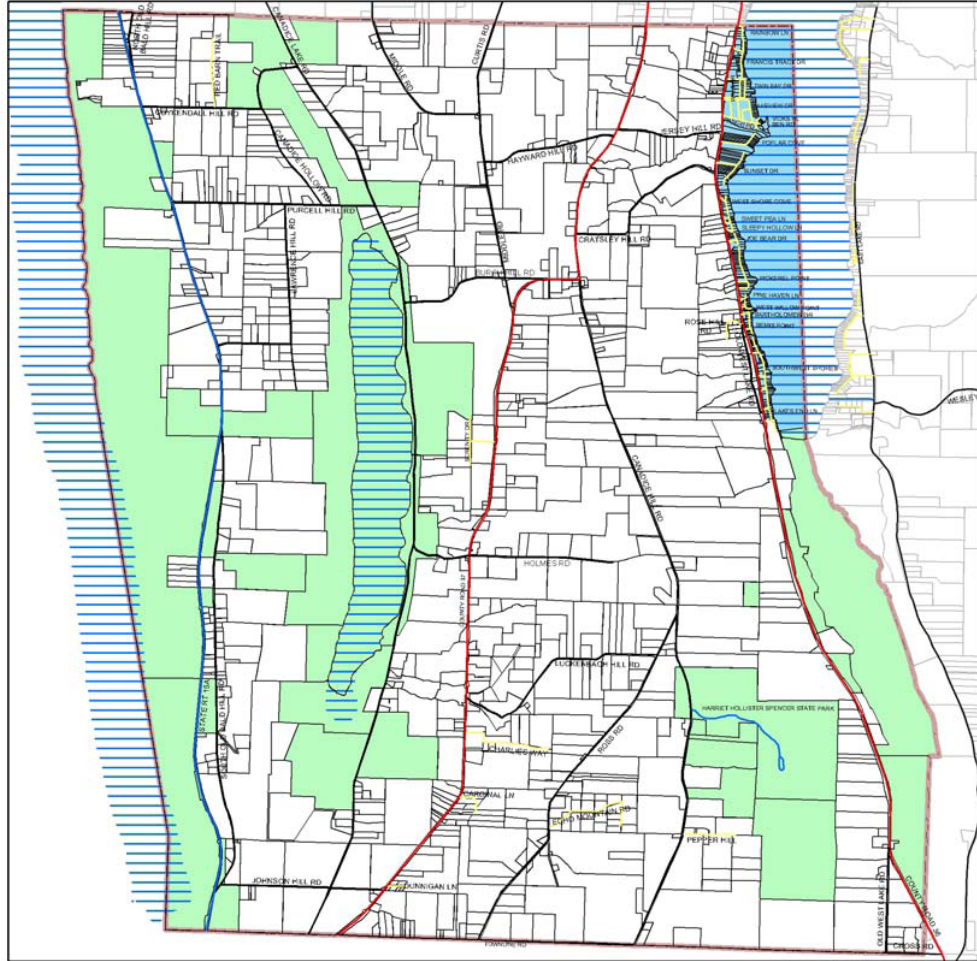

ZONING

120 Attachment 1

Town of Canadice

Legend

- Canadice Boundary
- Tax Parcels in other Towns
- Tax Parcels in Canadice
- Finger Lake
- ROAD TYPE**
- Municipal
- NYS DOT
- Ontario County
- Private
- Zoning Districts**
- Conservation District
- Honeoye Lakeshore District
- Rural District

OFFICIAL ZONING MAP OF THE TOWN OF CANADICE

Source of Digital Data: Copyright 2007 by County of Ontario, All Rights Reserved. Used by Permission